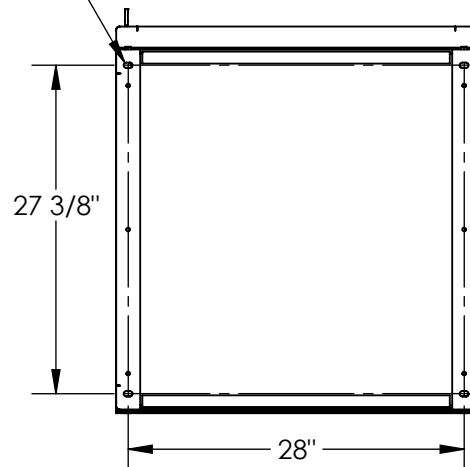

APPROVAL	I, THE UNDERSIGNED, AGREE THAT THE PRODUCT AS REPRESENTED SATISFIES DESIGN AND DIMENSION REQUIREMENTS. I ALSO ACKNOWLEDGE MY DUTY TO CONFIRM PRODUCT AND INSTALLATION COMPLIANCE WITH ALL APPLICABLE FEDERAL, STATE AND LOCAL REGULATIONS AND STANDARDS.	
	ANY MODIFIED UNITS ARE NON-RETURNABLE	
	[ ] As drawn [ ] As marked	
	Signed: _____	Date: _____
Printed Name: _____		
LEAD TIME WILL START UPON RECEIPT OF SIGNED APPROVAL DRAWING		

DISTRIBUTOR'S NAME:		P.O.#
VESTIL MANUFACTURING		X
DRAWN BY: CA		W.O.#
DATE: 08/05/2011		X
REFERENCE: X	SCALE: 1:16	SALES: X
QUOTED LEAD TIME: X	QUOTE #	FILE NAME:
	X	31-007-212

STANDARD FEATURES

- MODEL NUMBER IS CYL-H-4
- OVERALL WIDTH IS 30"
- OVERALL LENGTH IS 32"
- OVERALL HEIGHT IS 35 1/4"
- MAX CAPACITY IS 4 CYLINDERS
- SHELF UNIFORM CAPACITY IS 90 LBS.
- TOTAL UNIFORM CAPACITY IS 180 LBS.
- TOUGH BAKED IN POWDER COATED YELLOW FINISH
- INCLUDES RED LETTER SIGNAGE "FLAMMABLE NO SMOKING" (NOT SHOWN)
- INCLUDES LAG HOLES (LAG HARDWARE NOT INCLUDED)

SPECIAL FEATURES

NONE