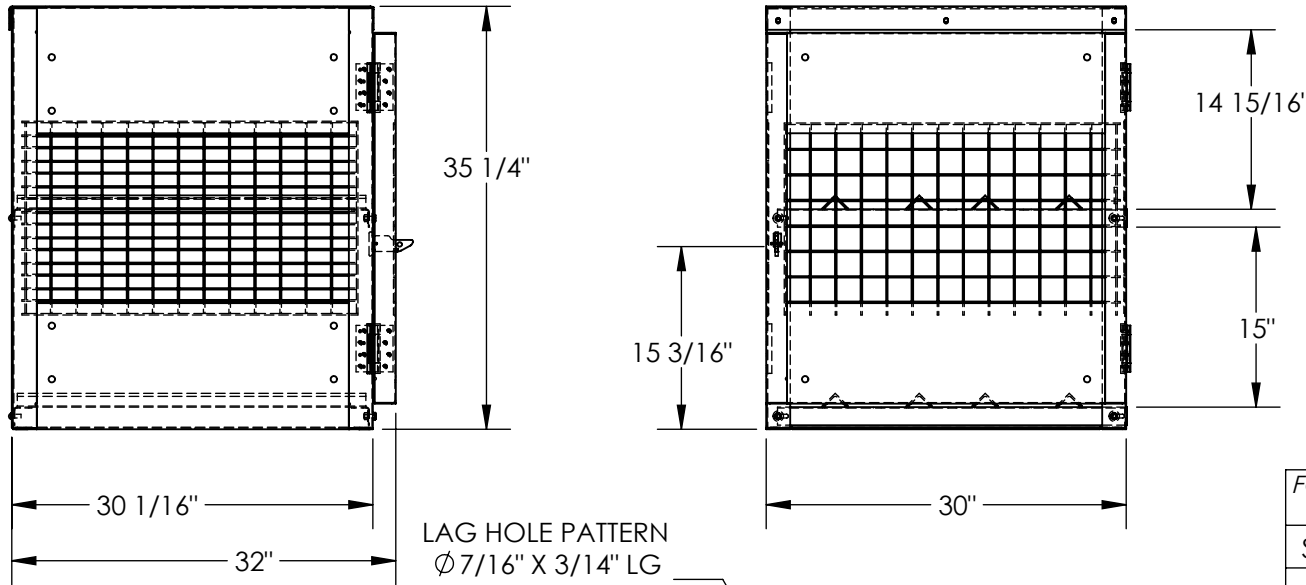

HORIZONTAL CYLINDER STORAGE CABINET- CYL-H-4

APPROX WEIGHT: 185 lbs.
 DOES NOT INCLUDE WEIGHT OF POWER OR PACKAGING!!!

*** ANY ADDITIONS, DELETIONS, OR OMISSIONS MUST BE CORRECTED ON THIS DRAWING AS THIS DRAWING WILL BE CONSIDERED ALL INCLUSIVE ***

ALL GRAPHICS PROVIDED ARE FOR REFERENCE ONLY. IF CERTAIN DIMENSIONS ARE CRITICAL PLEASE VERIFY THOSE DIMENSIONS WITH YOUR SALESPERSON

LAG HOLE PATTERN
 $\phi 7/16'' \times 3/14''$ LG
 SLOT
 4-PLACES

FOR INTERNAL USE ONLY PROJECT SIGN OFF	
SALES	
ENG.	
FAB.	
POWER	

DISTRIBUTOR'S NAME:		P.O.#
VESTIL MANUFACTURING		X
DRAWN BY: CA		W.O.#
DATE: 08/05/2011		X
REFERENCE: X	SCALE: 1:16	SALES: X
QUOTED LEAD TIME: X	QUOTE #	FILE NAME:
	X	31-007-212

STANDARD FEATURES

- MODEL NUMBER IS CYL-H-4
- OVERALL WIDTH IS 30"
- OVERALL LENGTH IS 32"
- OVERALL HEIGHT IS 35 1/4"
- MAX CAPACITY IS 4 CYLINDERS
- SHELF UNIFORM CAPACITY IS 90 LBS.
- TOTAL UNIFORM CAPACITY IS 180 LBS.
- TOUGH BAKED IN POWDER COATED YELLOW FINISH
- INCLUDES RED LETTER SIGNAGE "FLAMMABLE NO SMOKING" (NOT SHOWN)
- INCLUDES LAG HOLES (LAG HARDWARE NOT INCLUDED)