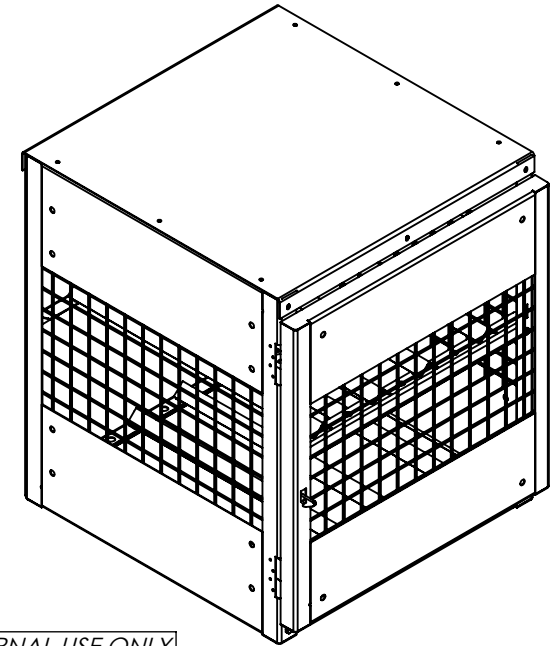

HORIZONTAL CYLINDER STORAGE CABINET- CYL-H-4

APPROX WEIGHT: 185 lbs.
 DOES NOT INCLUDE WEIGHT OF POWER OR PACKAGING!!!

*** ANY ADDITIONS, DELETIONS, OR OMISSIONS MUST BE CORRECTED ON THIS DRAWING AS THIS DRAWING WILL BE CONSIDERED ALL INCLUSIVE ***

ALL GRAPHICS PROVIDED ARE FOR REFERENCE ONLY. IF CERTAIN DIMENSIONS ARE CRITICAL PLEASE VERIFY THOSE DIMENSIONS WITH YOUR SALESPERSON

LAG HOLE PATTERN
 $\phi 7/16'' \times 3/14''$ LG
 SLOT
 4-PLACES

FOR INTERNAL USE ONLY PROJECT SIGN OFF	
SALES	
ENG.	
FAB.	
POWER	

DISTRIBUTOR'S NAME:		P.O.#
VESTIL MANUFACTURING		X
DRAWN BY: CA		W.O.#
DATE: 08/05/2011		X
REFERENCE: X	SCALE: 1:16	SALES: X
QUOTED LEAD TIME: X	QUOTE #	FILE NAME:
	X	31-007-212

STANDARD FEATURES

- MODEL NUMBER IS CYL-H-4
- OVERALL WIDTH IS 30"
- OVERALL LENGTH IS 32"
- OVERALL HEIGHT IS 35 1/4"
- MAX CAPACITY IS 4 CYLINDERS
- SHELF UNIFORM CAPACITY IS 90 LBS.
- TOTAL UNIFORM CAPACITY IS 180 LBS.
- TOUGH BAKED IN POWDER COATED YELLOW FINISH
- INCLUDES RED LETTER SIGNAGE "FLAMMABLE NO SMOKING" (NOT SHOWN)
- INCLUDES LAG HOLES (LAG HARDWARE NOT INCLUDED)