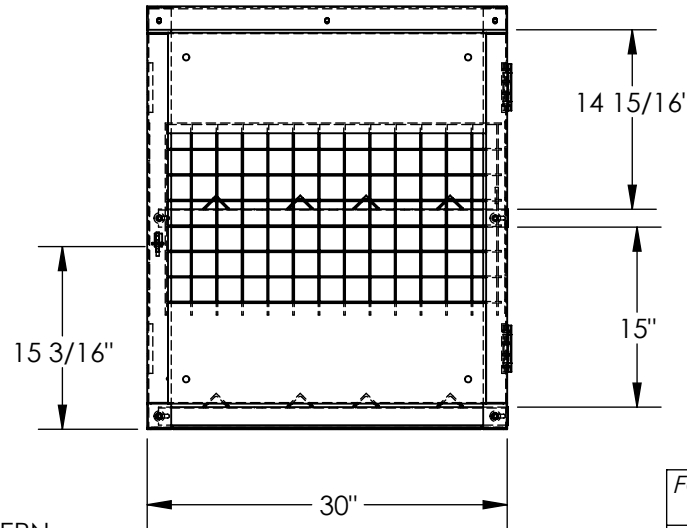

HORIZONTAL CYLINDER STORAGE CABINET- CYL-H-4

APPROX WEIGHT: 185 lbs.
 DOES NOT INCLUDE WEIGHT OF POWER OR PACKAGING!!!

*** ANY ADDITIONS, DELETIONS, OR OMISSIONS MUST BE CORRECTED ON THIS DRAWING AS THIS DRAWING WILL BE CONSIDERED ALL INCLUSIVE ***

ALL GRAPHICS PROVIDED ARE FOR REFERENCE ONLY. IF CERTAIN DIMENSIONS ARE CRITICAL PLEASE VERIFY THOSE DIMENSIONS WITH YOUR SALESPERSON

LAG HOLE PATTERN
 $\phi 7/16'' \times 3/14''$ LG
 SLOT
 4-PLACES

FOR INTERNAL USE ONLY PROJECT SIGN OFF	
SALES	
ENG.	
FAB.	
POWER	

DISTRIBUTOR'S NAME:		P.O.#
VESTIL MANUFACTURING		X
DRAWN BY: CA		W.O.#
DATE: 08/05/2011		X
REFERENCE: X	SCALE: 1:16	SALES: X
QUOTED LEAD TIME: X	QUOTE #	FILE NAME:
	X	31-007-212

STANDARD FEATURES

- MODEL NUMBER IS CYL-H-4
- OVERALL WIDTH IS 30"
- OVERALL LENGTH IS 32"
- OVERALL HEIGHT IS 35 1/4"
- MAX CAPACITY IS 4 CYLINDERS
- SHELF UNIFORM CAPACITY IS 90 LBS.
- TOTAL UNIFORM CAPACITY IS 180 LBS.
- TOUGH BAKED IN POWDER COATED YELLOW FINISH
- INCLUDES RED LETTER SIGNAGE "FLAMMABLE NO SMOKING" (NOT SHOWN)
- INCLUDES LAG HOLES (LAG HARDWARE NOT INCLUDED)